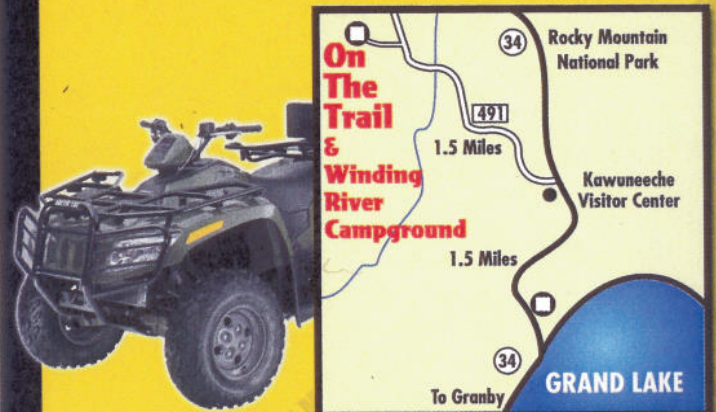

Travel 1 1/2 miles North of Grand Lake on Hwy 34. Turn left (across from Kawuneeche Visitor Center) on Road 491 and drive 1 1/2 miles to back of Winding River Campground.

RATES

	Singles	Doubles
Two Hour	\$90	\$105
Four Hour	\$120	\$135
All Day	\$175	\$190