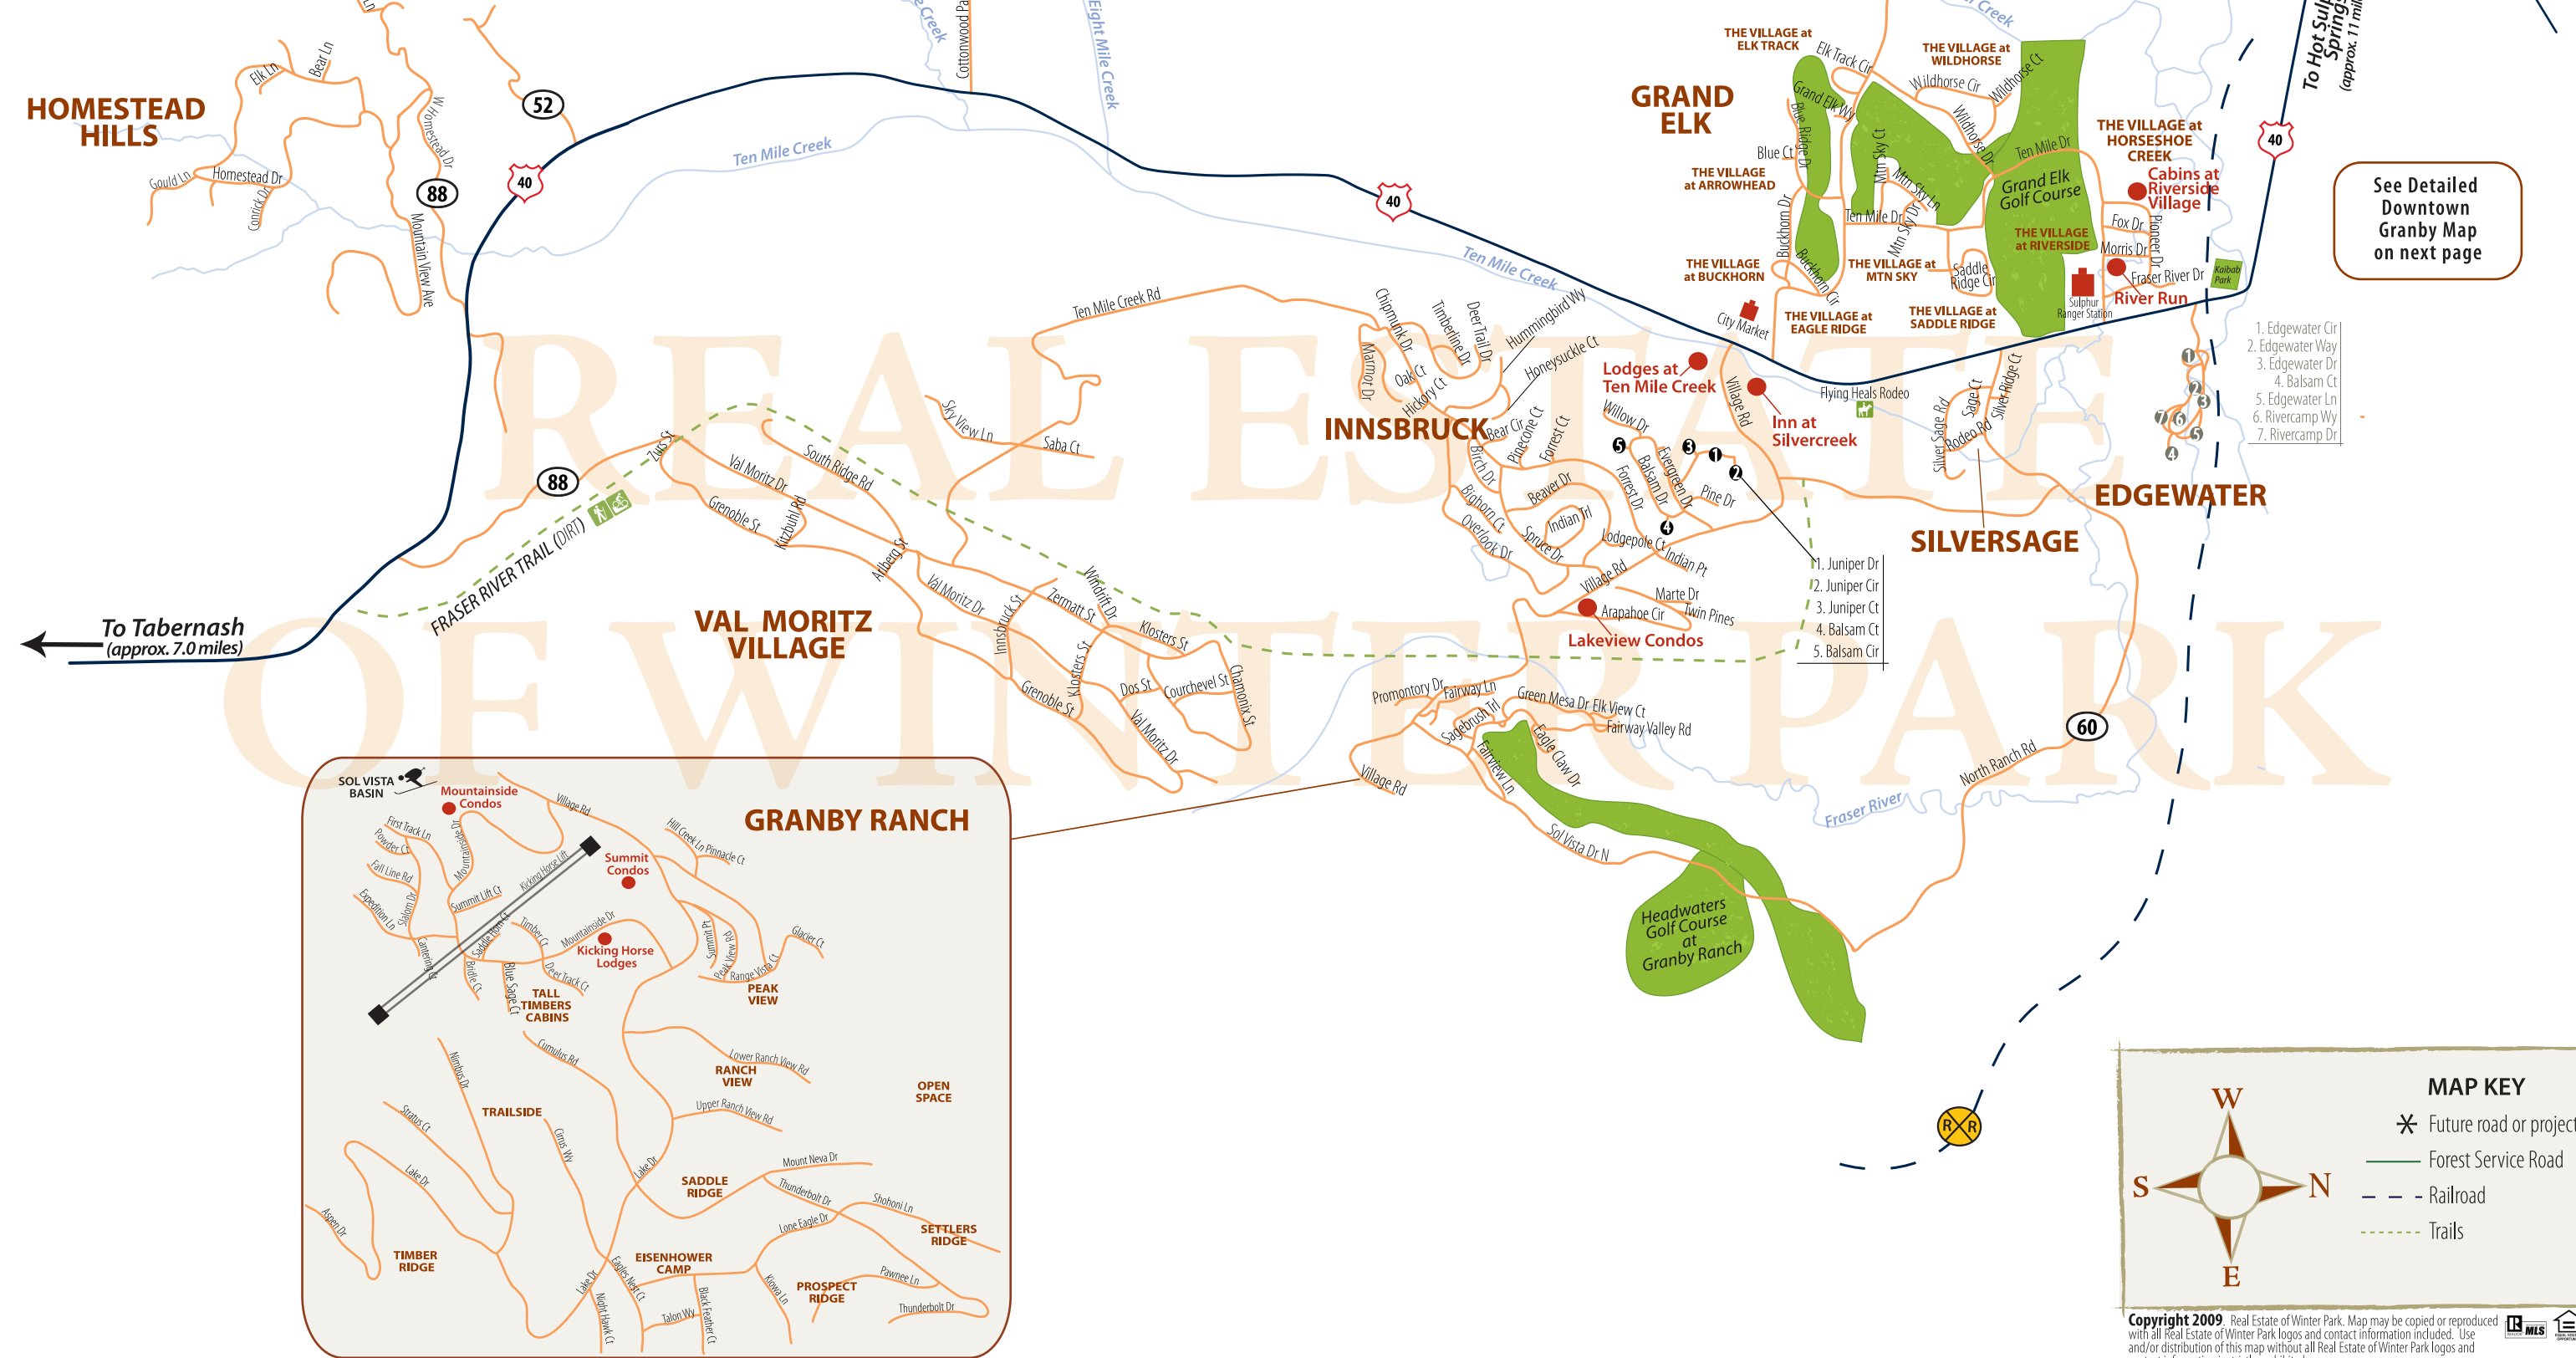

LOCALLY OWNED, LOCALLY INVESTED

GRANBY

Grand County ⚡ 80446
elev. 7,939 ft - pop. 1685

See Detailed Downtown Granby Map on next page

1. Edgewater Cir
2. Edgewater Way
3. Edgewater Dr
4. Balsam Ct
5. Edgewater Ln
6. Rivercamp Wy
7. Rivercamp Dr

1. Juniper Dr
2. Juniper Cir
3. Juniper Ct
4. Balsam Ct
5. Balsam Dr

MAP KEY

- ✖ Future road or project
- Forest Service Road
- - - Railroad
- - - Trails

Copyright 2009 Real Estate of Winter Park. Map may be copied or reproduced with all Real Estate of Winter Park logos and contact information included. Use and/or distribution of this map without all Real Estate of Winter Park logos and contact information is strictly prohibited.