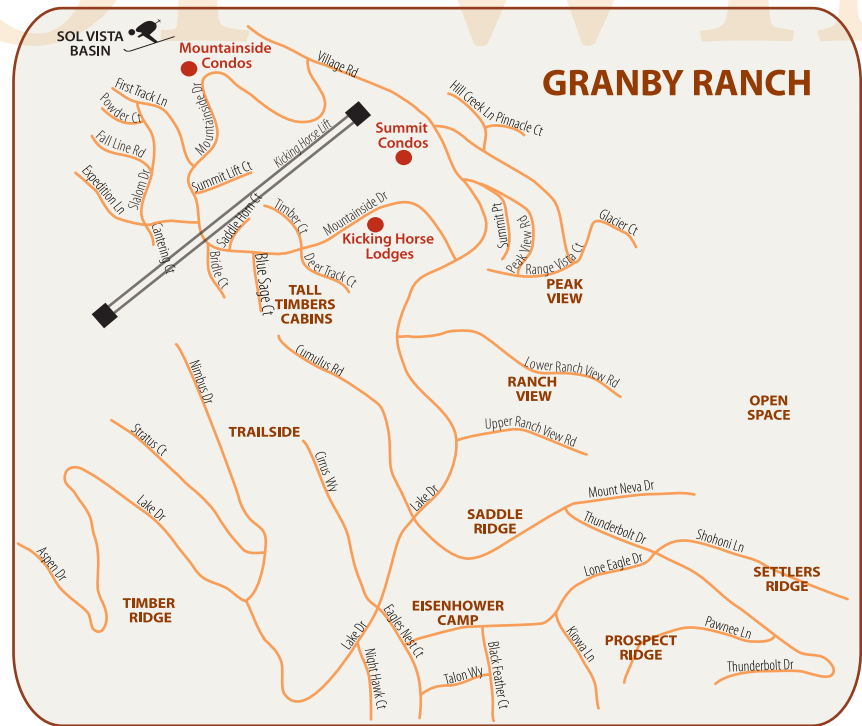

LOCALLY OWNED, LOCALLY INVESTED

GRANBY

Grand County ⚡ 80446
elev. 7,939 ft - pop. 1685

See Detailed Downtown Granby Map on next page

1. Edgewater Cir
2. Edgewater Way
3. Edgewater Dr
4. Balsam Ct
5. Edgewater Ln
6. Rivercamp Wy
7. Rivercamp Dr

1. Juniper Dr
2. Juniper Cir
3. Juniper Ct
4. Balsam Ct
5. Balsam Dr

MAP KEY

- ✖ Future road or project
- Forest Service Road
- - - Railroad
- - - Trails

Copyright 2009 Real Estate of Winter Park. Map may be copied or reproduced with all Real Estate of Winter Park logos and contact information included. Use and/or distribution of this map without all Real Estate of Winter Park logos and contact information is strictly prohibited.