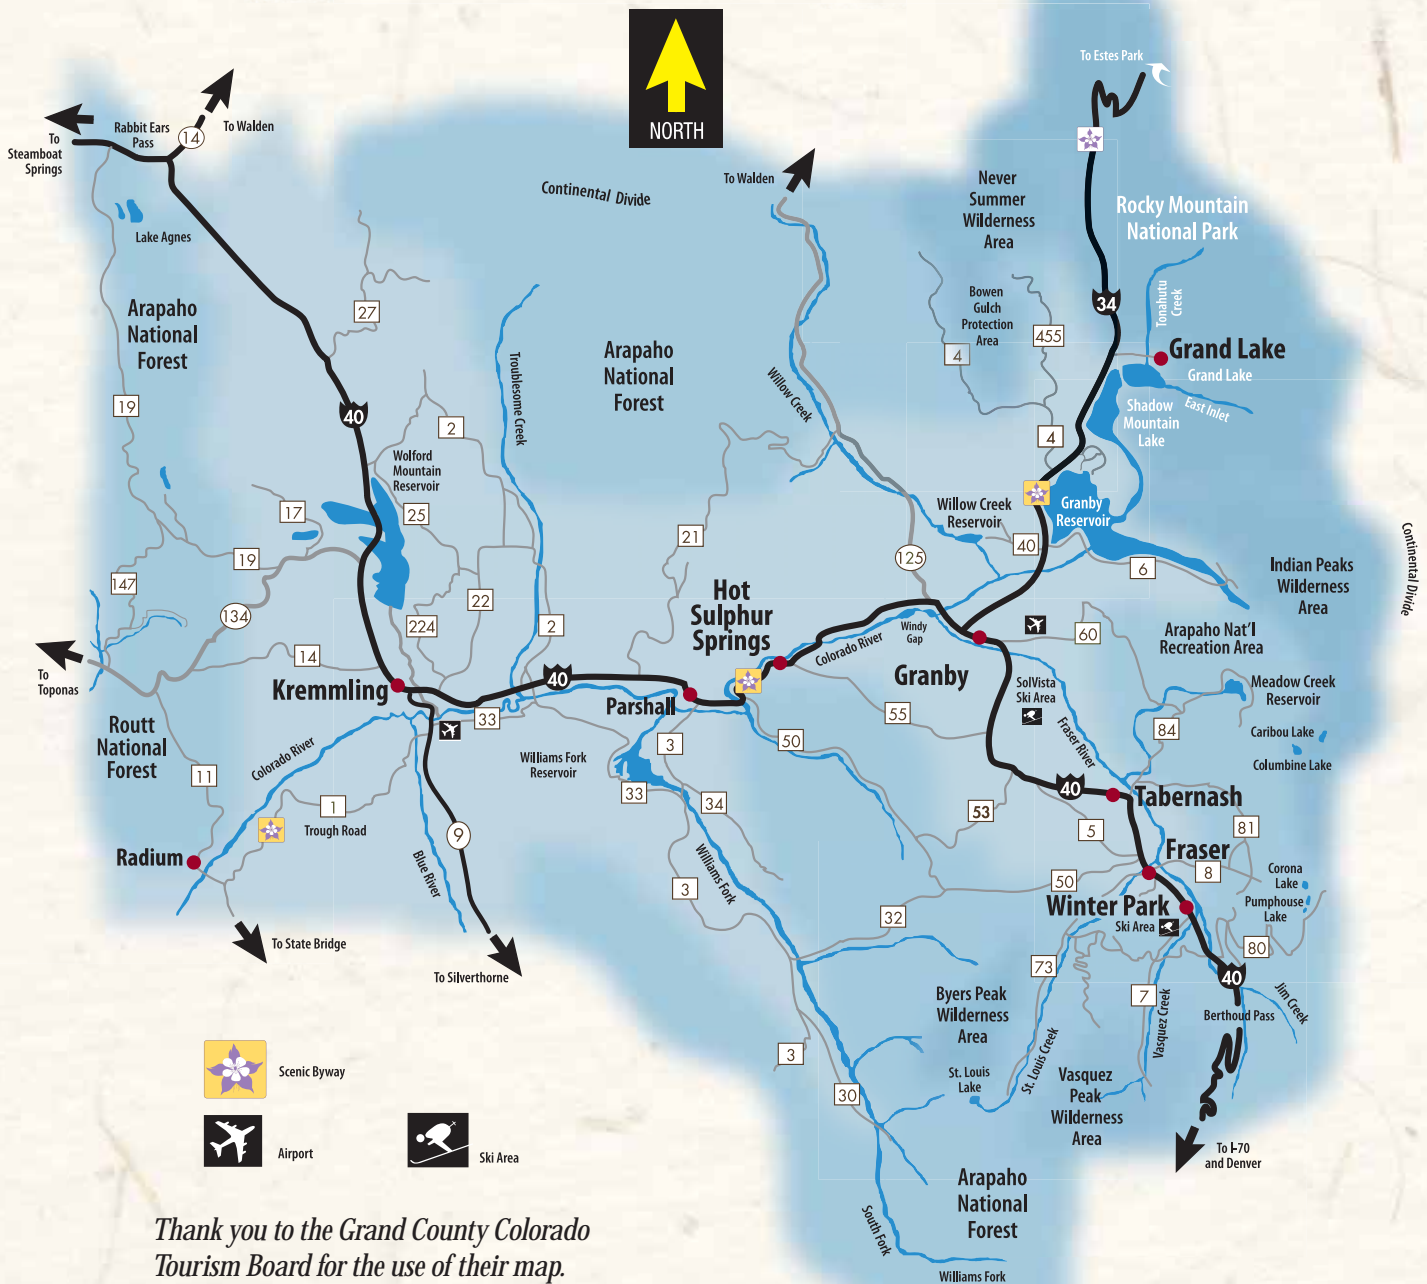

GRAND COUNTY

14

The Paper Clip

- Office Supplies
- Scrapbooking Supplies
- Copies/Faxing
- Ink/Laser Cartridges
- Janitorial/Breakroom Supplies
- Gifts, Journals/Candles & More

970-887-9166
www.paperclipinc.net
 Located in Pine Cone Plaza

Average January High:	27°F
Average January Low:	2°F
Average July High:	77°F
Average July Low:	39°F
Average Annual Precipitation:	18.25 inches
Population:	12,442
Total area in square miles:	1,869.60 =
	1,184,000 acres
Water area:	22.93 square miles
Land area:	1,846.67 square miles
Density per square mile of land area:	6.7