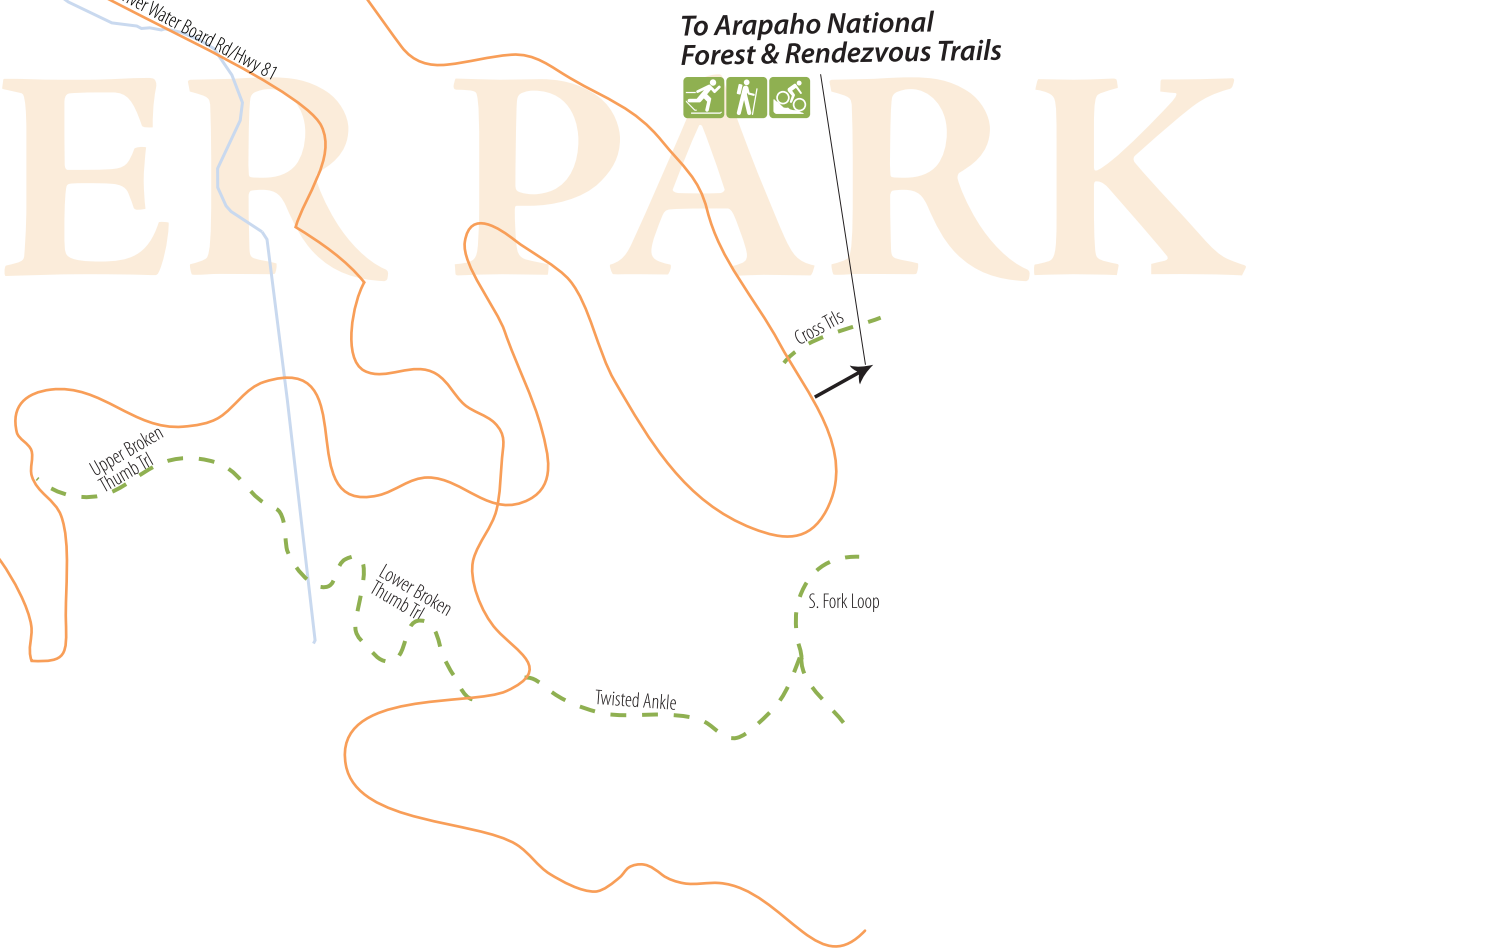

compliments of: Real Estate of Winter Park

970.726.2600

REWinterPark.com