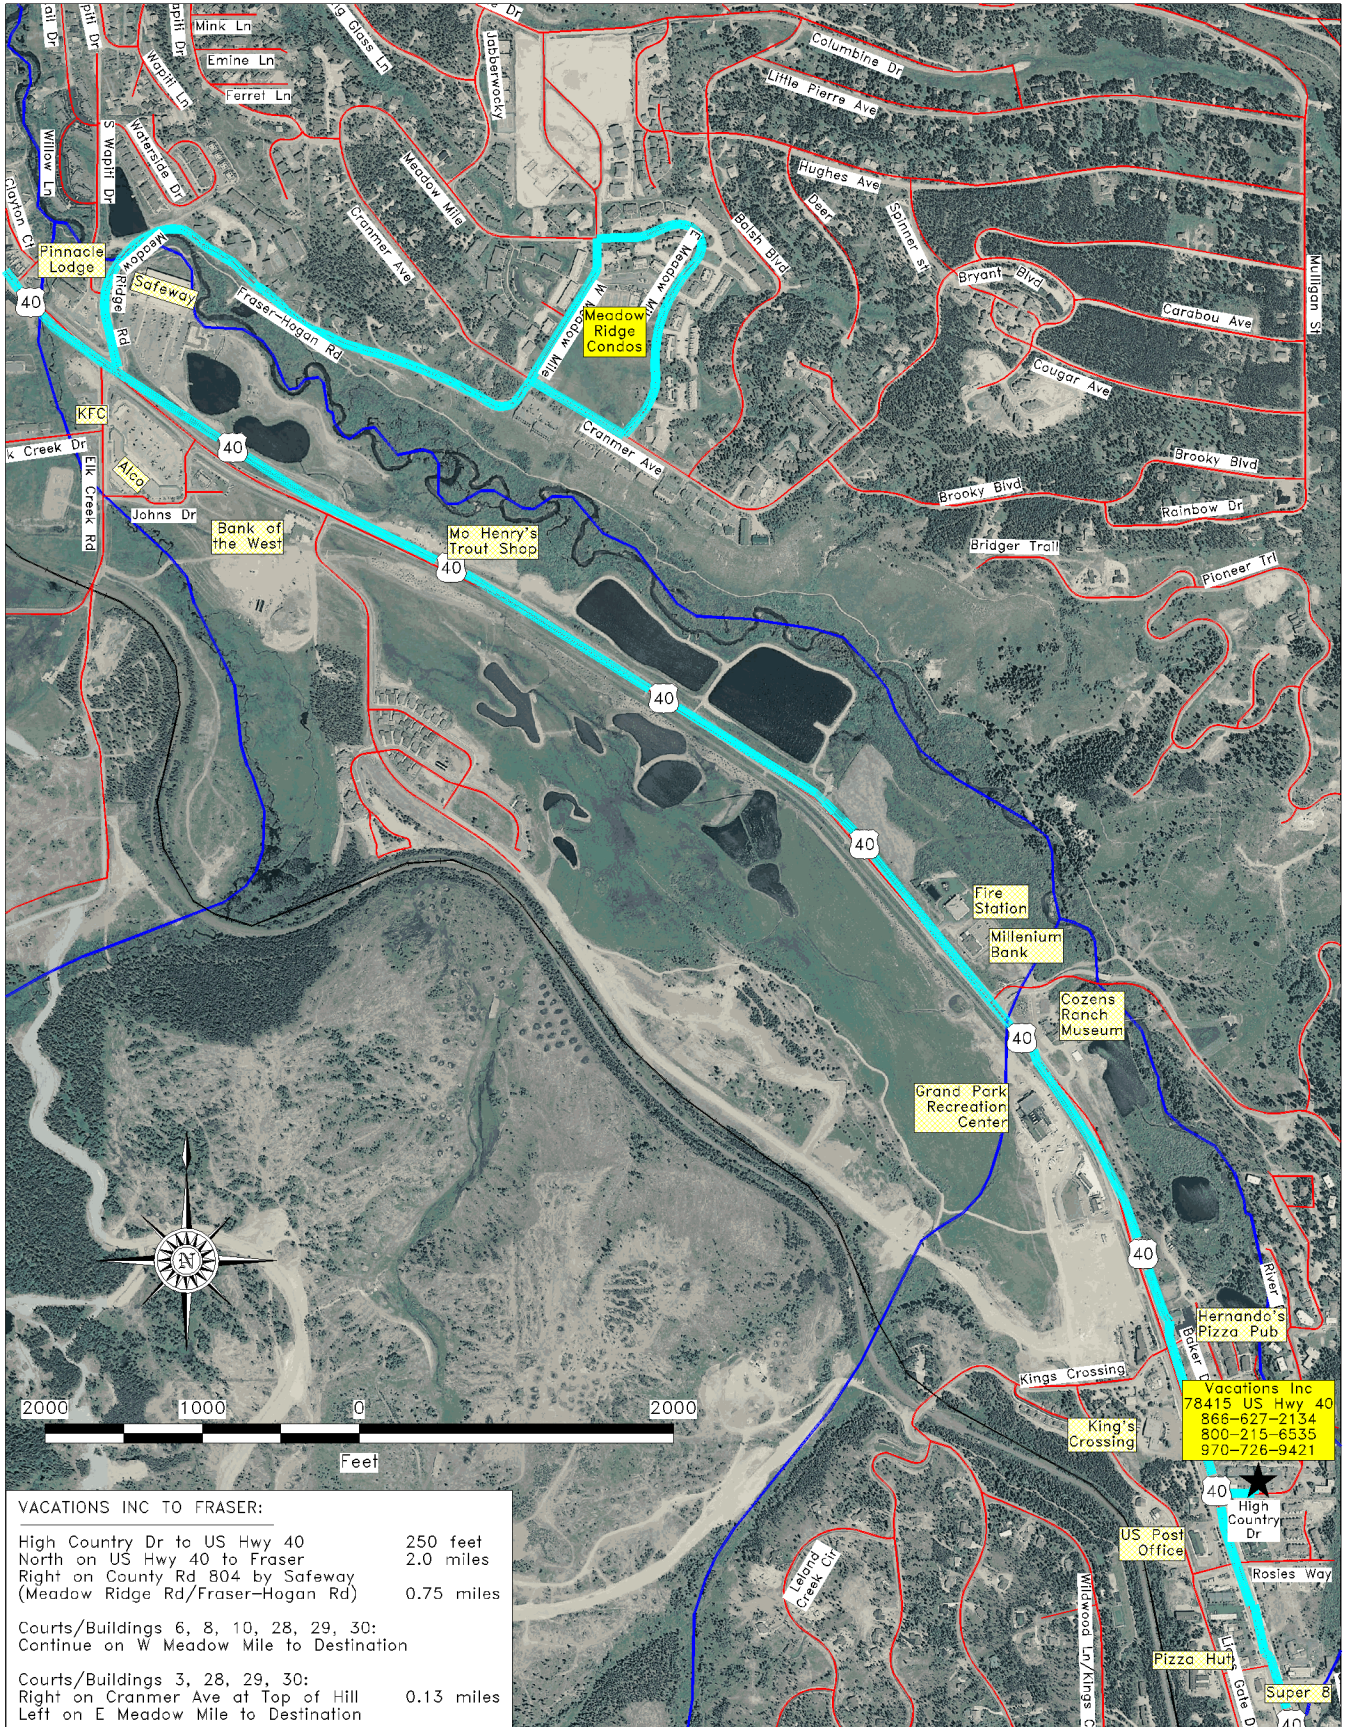

Vacations Inc. (Winter Park) to Meadow Ridge Condos (Fraser)

VACATIONS INC TO FRASER:

- | | |
|--|------------|
| High Country Dr to US Hwy 40 | 250 feet |
| North on US Hwy 40 to Fraser | 2.0 miles |
| Right on County Rd 804 by Safeway
(Meadow Ridge Rd/Fraser-Hogan Rd) | 0.75 miles |
| Courts/Buildings 6, 8, 10, 28, 29, 30:
Continue on W Meadow Mile to Destination | |
| Courts/Buildings 3, 28, 29, 30:
Right on Cranmer Ave at Top of Hill
Left on E Meadow Mile to Destination | |
| | 0.13 miles |